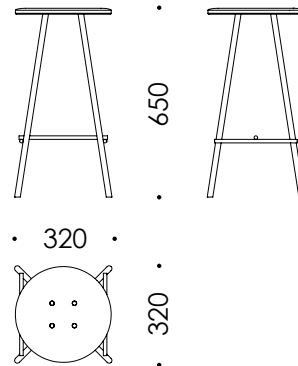

NamNam Bar Stool
Painted, natural or stained wood
Painted metal frame
Painted or brass fix screws
Optional anti-theft floor mounting bracket

NamNam Chair Series

Design: HolmbäckNordentoft

WWW.8000C.DK