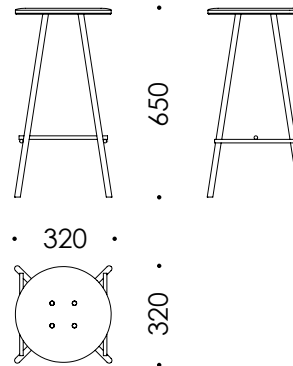

NamNam Bar Stool
Painted, natural or stained wood
Painted metal frame
Painted or brass fix screws
Optional anti-theft floor mounting bracket