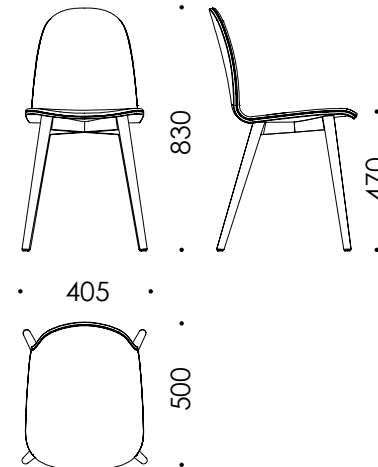

NamNam Wood
Painted, natural or stained wood
Front upholster possible