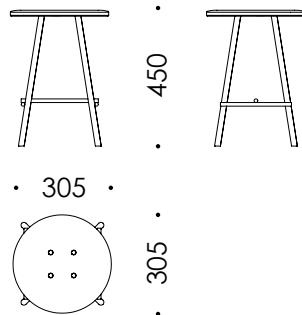

NamNam Bar Stool
Painted, natural or stained wood
Painted metal frame
Painted or brass fix screws
Optional anti-theft floor mounting bracket

NamNam Chair Series

Design: HolmbäckNordentoft