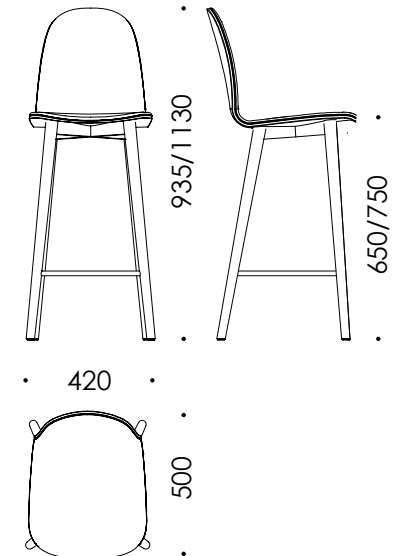

NamNam Wood High Stool
with stainless steel foot rest
Painted, natural or stained wood
Front upholster possible
Also available with low back rest