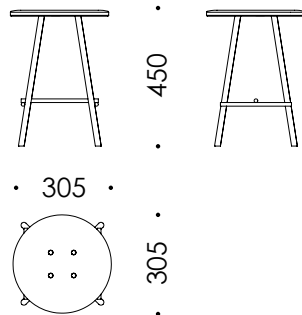

NamNam Bar Stool
Painted, natural or stained wood
Painted metal frame
Painted or brass fix screws
Optional anti-theft floor mounting bracket