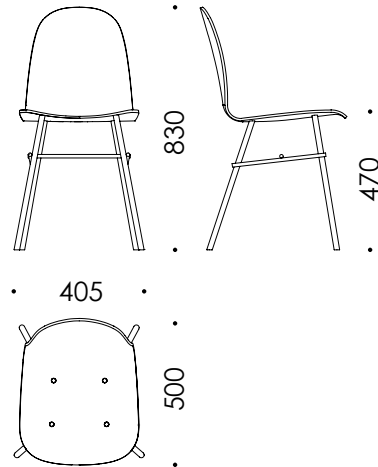

NamNam Contract (stackable)
 Painted, natural or stained wood
 Front upholster possible
 Painted metal frame
 Painted or brass fix screws
 Optional linking bracket.

NamNam Contract High Stool
 Painted, natural or stained wood
 Front upholster possible
 Painted metal frame
 Painted or brass fix screws
 Also available with low back rest