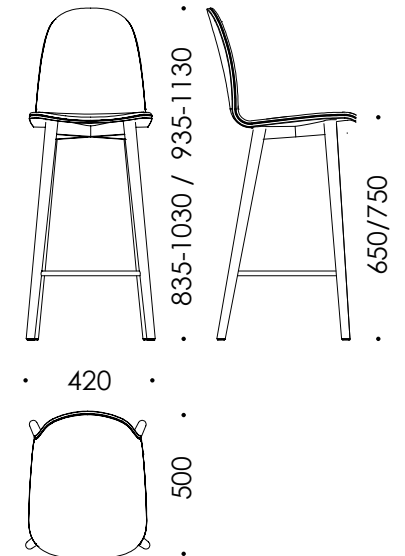

NamNam Wood High Stool
with stainless steel foot rest
Painted, natural or stained wood
Front upholster possible
Also available with low back rest