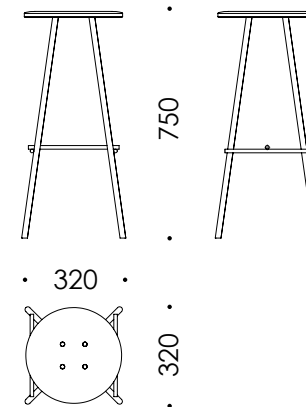

NamNam Chair Series

Design: HolmbäckNordentoft

WWW.8000C.DK