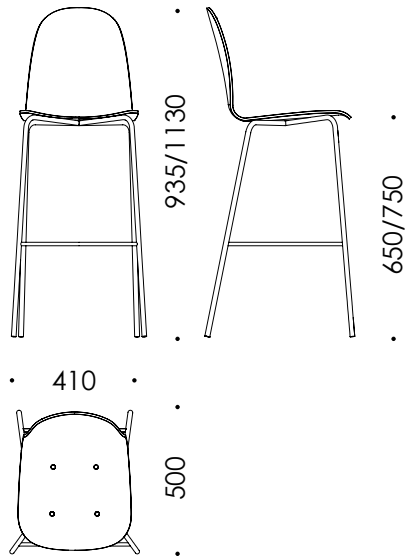

NamNam Contract (stackable)
 Painted, natural or stained wood
 Front upholster possible
 Painted metal frame
 Painted or brass fix screws
 Optional linking bracket.

NamNam Contract High Stool
 Painted, natural or stained wood
 Front upholster possible
 Painted metal frame
 Painted or brass fix screws
 Also available with low back rest