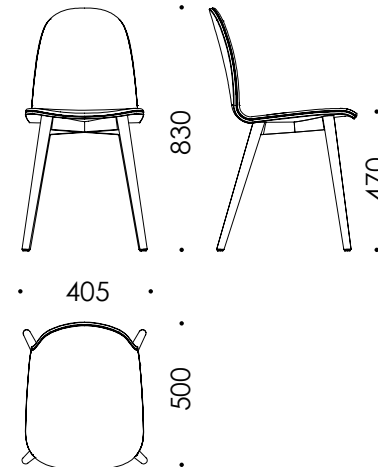

NamNam Wood
Painted, natural or stained wood
Front upholster possible