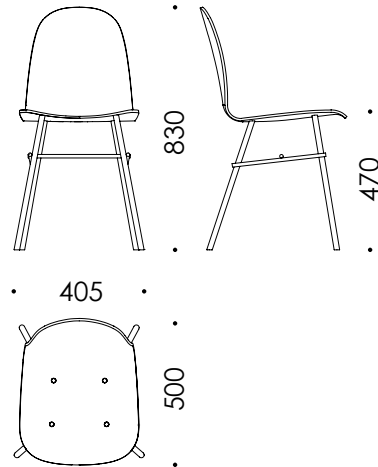

NamNam Contract (stackable)  
 Painted, natural or stained wood  
 Front upholster possible  
 Painted metal frame  
 Painted or brass fix screws  
 Optional linking bracket.

NamNam Contract High Stool  
 Painted, natural or stained wood  
 Front upholster possible  
 Painted metal frame  
 Painted or brass fix screws  
 Also available with low back rest