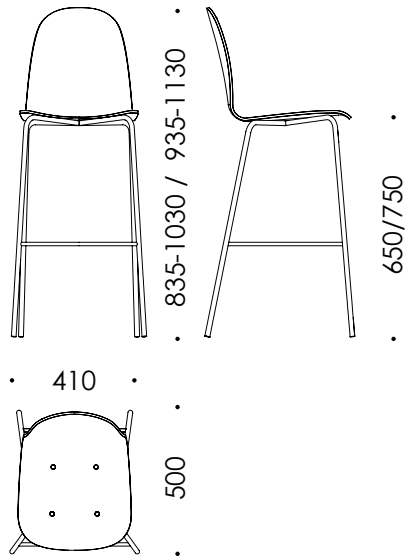

NamNam Contract (stackable)  
 Painted, natural or stained wood  
 Front upholster possible  
 Painted metal frame  
 Painted or brass fix screws  
 Optional linking bracket.

NamNam Contract High Stool  
 Painted, natural or stained wood  
 Front upholster possible  
 Painted metal frame  
 Painted or brass fix screws  
 Also available with low back rest