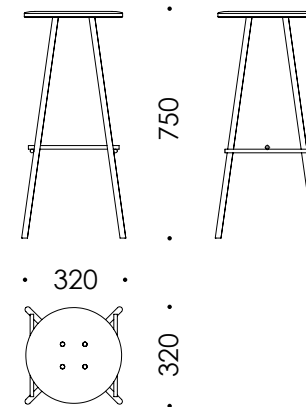

NamNam Bar Stool
Painted, natural or stained wood
Painted metal frame
Painted or brass fix screws
Optional anti-theft floor mounting bracket

NamNam Chair Series

Design: HolmbäckNordentoft

WWW.8000C.DK